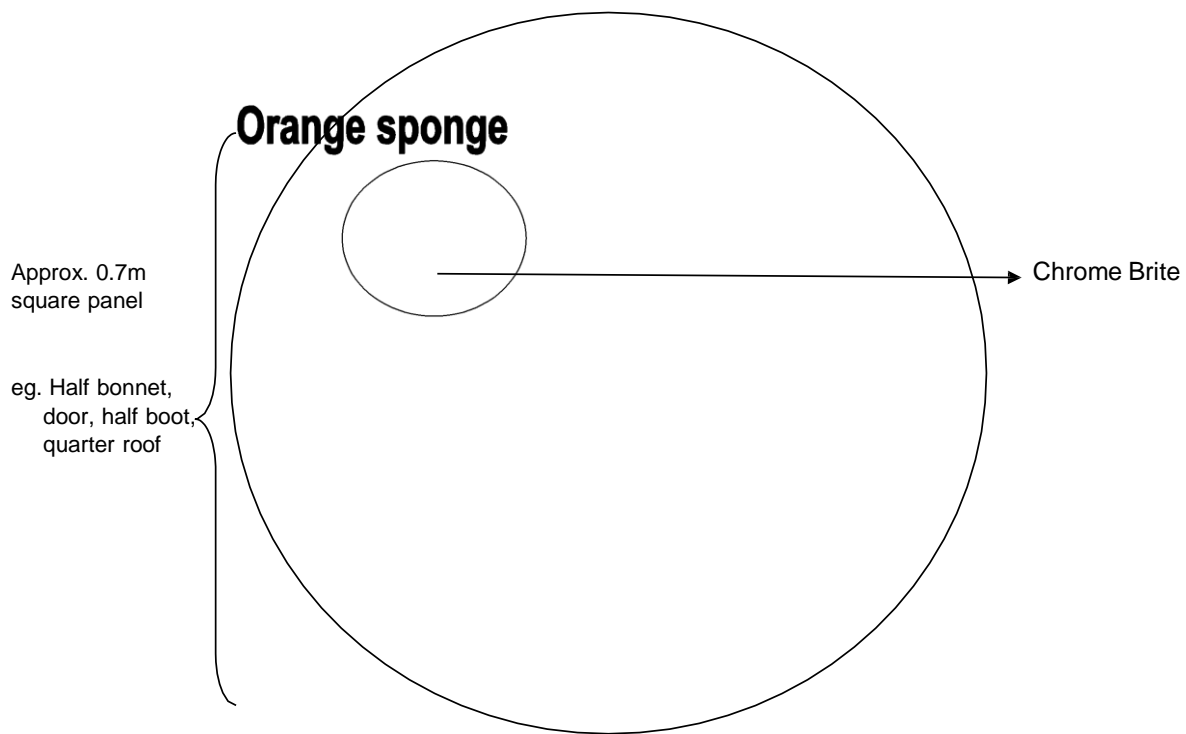

Application Of Polish To Sponges for multi stage polishing

Expected Pad Life

The approximate and expected amount of cars that can be polished with the various pads are detailed below:

Orange = 10-15 cars

Expected Chemical Usage

The approximate and expected amount of cars that can be polished with the various polishes are detailed below:

Chrome Brite US Pint = 8 Cars